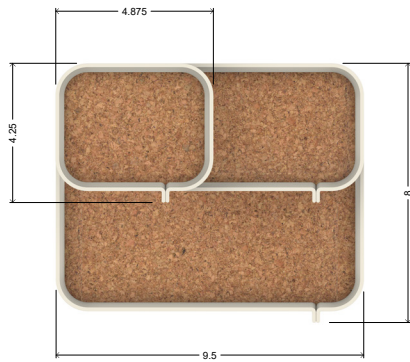

# STRAP

## DIMENSIONS

large tray:	9.5"W x 8"D x 1.875"H
medium tray:	9.5"W x 4.25"D x 1.625"H
small tray:	4.875"W x 4.25"D x 1.375"H

## MATERIALS

strap:	bio-based plastic (plant derived)
bottom:	cork

## STACKABLE SIMPLICITY.

Natural cork wrapped in a "strap" of 100% recycled bio-plastic makes up this minimal set of trays for home office or workplace. Three sizes nest neatly together to keep small office objects organized and right where you put them.