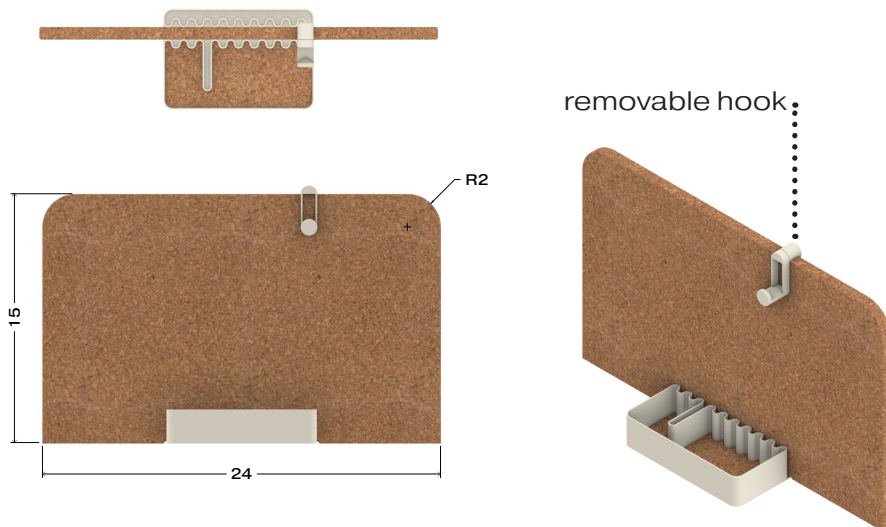

## DIMENSIONS

screen:	24"W x 15"H x .75" thick
tray:	9"W x 6"D x 2"H
hook:	.5"W x 2.65"D x 3"H

## MATERIALS

screen & tray inlay:	cork
tray & hook:	bio-based plastic (plant derived)

## A RESPONSIBLE DESKTOP COMPANION TO SUPPORT YOUR DAILY WORK HABITS.

Utilizing 3D printing technology, Slice boasts a desktop tray and panel hook bioderived from corn starch and recycled food packaging waste, all while supporting a cork privacy panel. Mix and match an array of finishes for a unique combination. Slice is perfect for any focus-work setting, whether assigned or free-address.