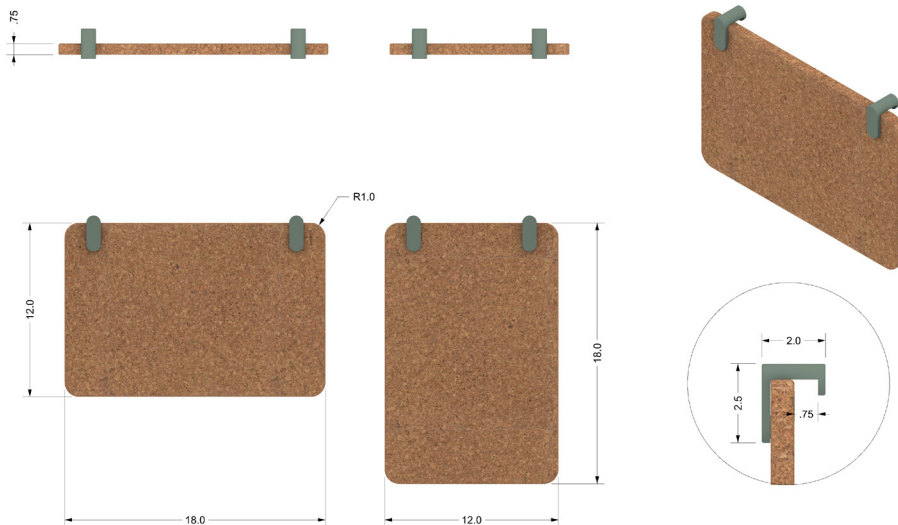

PEGGY

DIMENSIONS

cork panel: 12" x 18" x .75" thick

MATERIALS

hooks: bio-based plastic (plant derived)
panel: cork

HANG IT AND PEG IT.

Peggy is the perfect functional addition to any workstation or collaborative work environment. Choose which orientation works best for you, or customize the size to fit your needs. Made to order to hang on a variety of panel thicknesses.