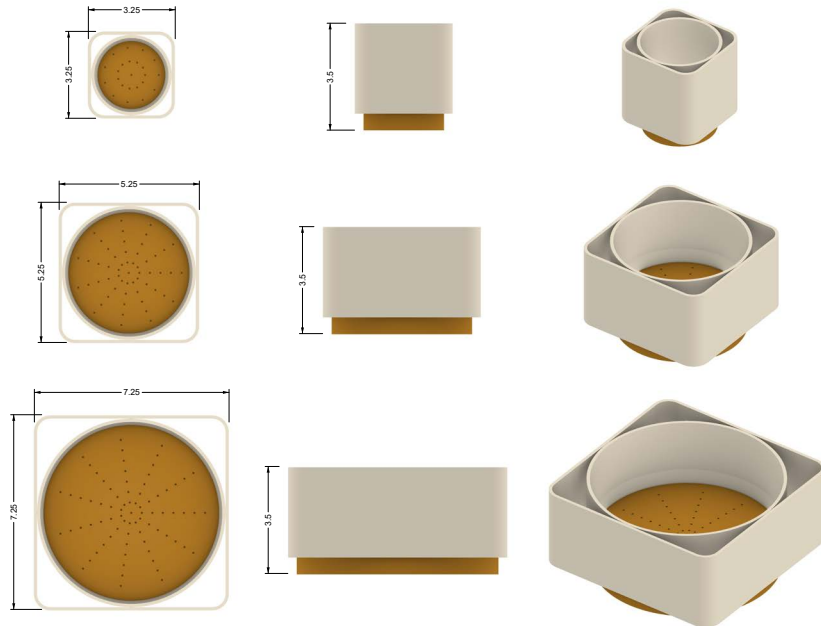

GEO

DIMENSIONS

small:	3.25" x 3.25" x 3.5"
medium:	5.25" x 5.25" x 3.5"
large:	7.25" x 7.25" x 3.5"

MATERIALS

planter: bio-based plastic (plant derived)

PLANT PERFECTION.

Geo is a unique geometric planter with a removable base to drain excess water, keeping your plants healthy and happy.