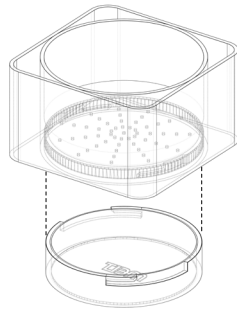

GEO

DIMENSIONS

small:	3.25" x 3.25" x 3.5"
medium:	5.25" x 5.25" x 3.5"
large:	7.25" x 7.25" x 3.5"

MATERIALS

planter: bio-based plastic (plant derived)

PLANT PERFECTION.

Geo is a unique geometric planter with a removable base to drain excess water, keeping your plants healthy and happy.