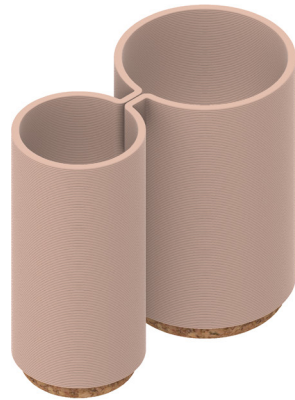

CUPCUP

DIMENSIONS

double cup + base: 4.5"L x 2.7"W x 4.375"H

MATERIALS

double cup: bio-based plastic (plant derived)

base: cork

IT'S A CUP AND A CUP... IT'S CUPCUP.

Printed in plant based bio plastic with a cork base, this double cup is a perfect home base for various office tools.

MELT