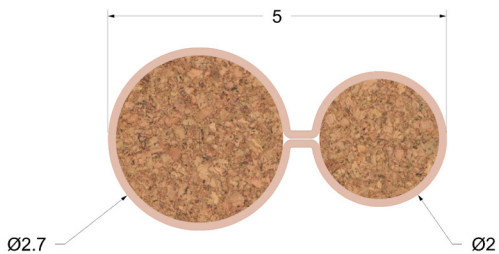

CUPCUP

DIMENSIONS

double cup + base: 4.5"L x 2.7"W x 4.375"H

MATERIALS

double cup: bio-based plastic (plant derived)

base: cork

IT'S A CUP AND A CUP... IT'S CUPCUP.

Printed in plant based bio plastic with a cork base, this double cup is a perfect home base for various office tools.