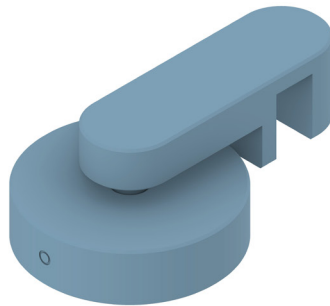

CREATURE

PANEL MOUNT

DIMENSIONS

lamp head w/mount: 5.7”L x 3.5”W x 2”H

MATERIALS

lamp head w/mount: bio-based plastic (plant derived)

LED puck: plastic / LED electrical components

DIRECT YOUR FOCUS.

The Creature task lamp is equipped with a battery powered LED light for a convenient cord-free way to light your environment. The magnetic ball swivel design allows for 360° rotation to direct the light where you need it. Hook the panel bracket to any 3/4” privacy panel.

Creature’s entire housing and panel bracket is 3D printed in bio plastic to uphold our commitment to using responsible materials.

Easily detach the lamp head and recharge via USB-A.

Light temperature 3000K.