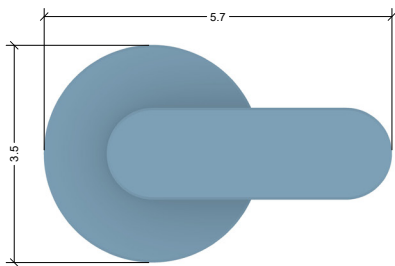

CREATURE

PANEL MOUNT

DIMENSIONS

lamp head w/mount: 5.7”L x 3.5”W x 2”H

MATERIALS

lamp head w/mount: bio-based plastic (plant derived)

LED puck: plastic / LED electrical components

DIRECT YOUR FOCUS.

The Creature task lamp is equipped with a battery powered LED light for a convenient cord-free way to light your environment. The magnetic ball swivel design allows for 360° rotation to direct the light where you need it. Hook the panel bracket to any 3/4” privacy panel.