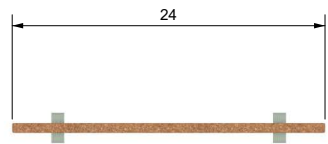

## DIMENSIONS

cork / PET panel: 24" x 15" x .75" thick

## MATERIALS

clips: bio-based plastic (plant derived)  
panel: cork or PET