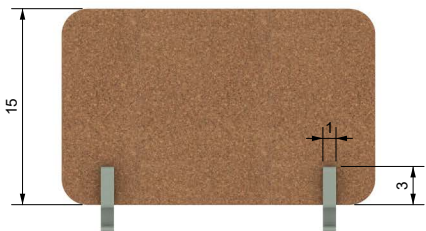

## DIMENSIONS

cork / PET panel: 24" x 15" x .75" thick

## MATERIALS

clips: bio-based plastic (plant derived)  
panel: cork or PET