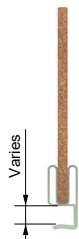

# CLIPPY

## DIMENSIONS

cork / PET panel: 24" x 15" x .75" thick

## MATERIALS

clips: bio-based plastic (plant derived)  
panel: cork or PET