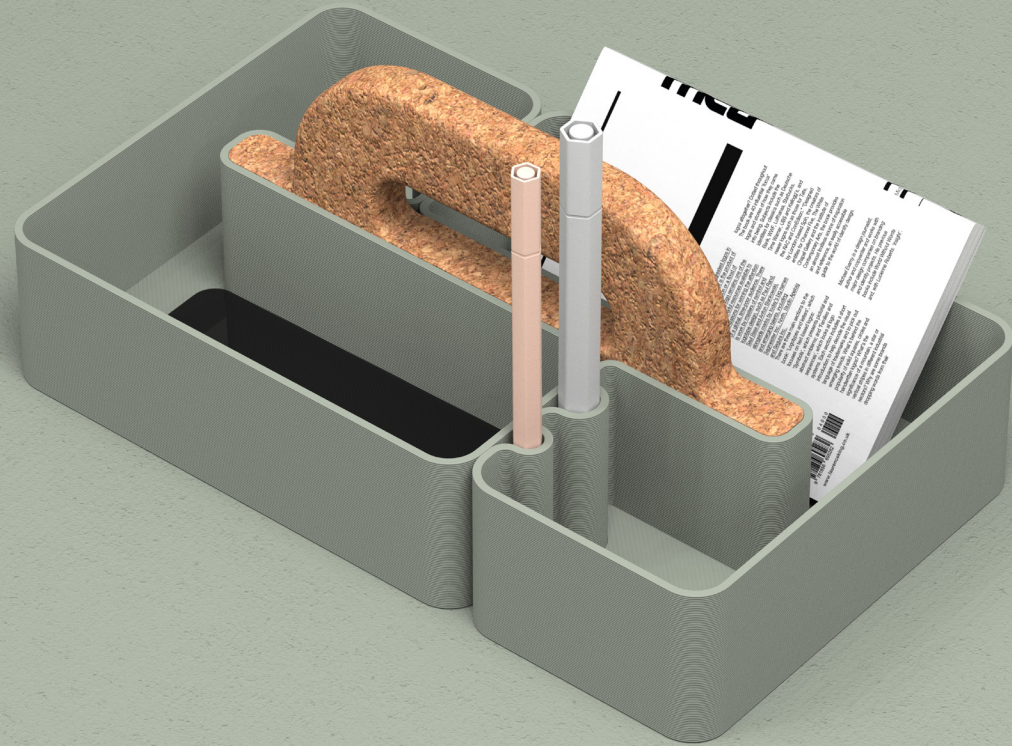

50/50

DIMENSIONS

caddy: 12"L x 7"W x 2.5"H
handle: 7"L x 2.5"H x .75" thick

MATERIALS

caddy: bio-based plastic (plant derived)
handle: cork

A PERSONAL DESK CADDY FOR THE OFFICE-IN-MOTION.

A good desk caddy is a worthwhile companion for today's dynamic work environment. 50/50 is not only useful, it's made from 3D printed bio plastic (which means it is derived from plant waste instead of oil). The 100% cork handle has a low ecological footprint because it is both recyclable and biodegradable.

MELT