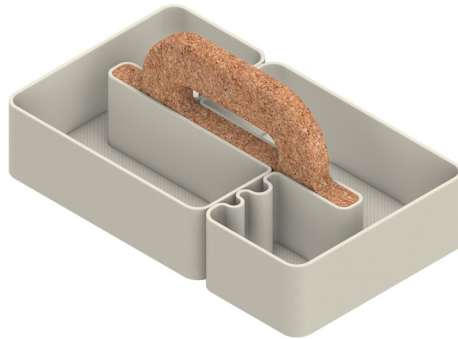

50/50

DIMENSIONS

caddy: 12"L x 7"W x 2.5"H
handle: 7"L x 2.5"H x .75" thick

MATERIALS

caddy: bio-based plastic (plant derived)
handle: cork

A PERSONAL DESK CADDY FOR THE OFFICE-IN-MOTION.

A good desk caddy is a worthwhile companion for today's dynamic work environment. 50/50 is not only useful, it's made from 3D printed bio plastic (which means it is derived from plant waste instead of oil). The 100% cork handle has a low ecological footprint because it is both recyclable and biodegradable.

MELT