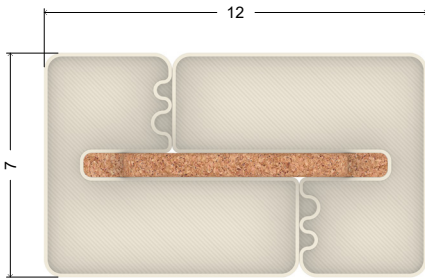

50/50

DIMENSIONS

caddy: 12"L x 7"W x 2.5"H
handle: 7"L x 2.5"H x .75" thick

MATERIALS

caddy: bio-based plastic (plant derived)
handle: cork

A PERSONAL DESK CADDY FOR THE OFFICE-IN-MOTION.

A good desk caddy is a worthwhile companion for today's dynamic work environment. 50/50 is not only useful, it's made from 3D printed bio plastic (which means it is derived from plant waste instead of oil). The 100% cork handle has a low ecological footprint because it is both recyclable and biodegradable.